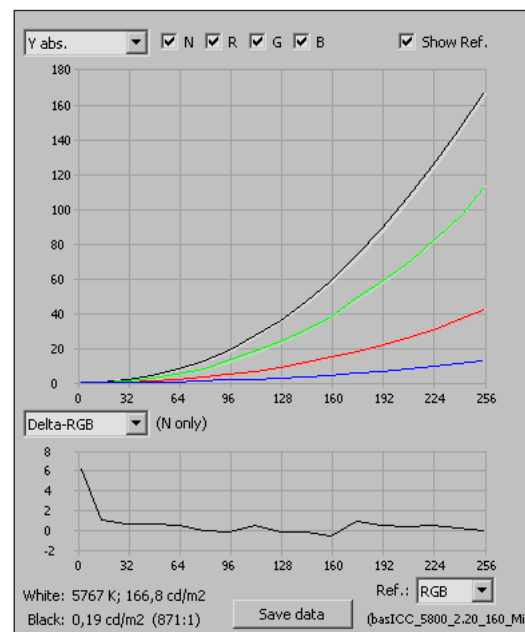

Check Display profile accuracy (DeltaE*)

Before calibration:

After calibration:

Comparison Luminance vs RGB-values

Before calibration:

After calibration:

For more information on this document, please contact: