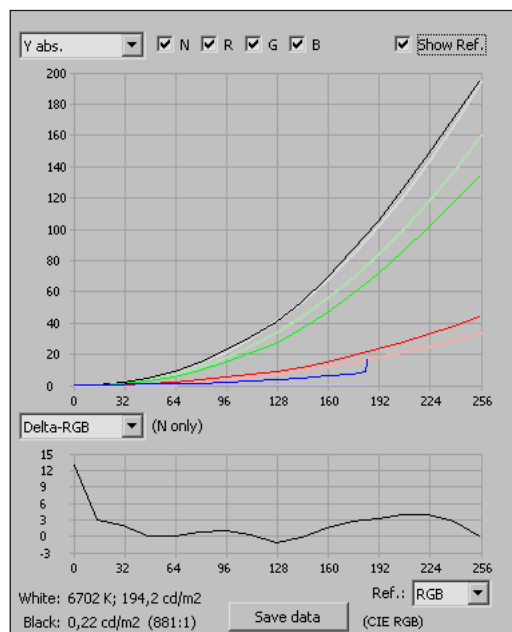

Check Display profile accuracy (DeltaE*)

Before calibration:

After calibration:

Comparison Luminance vs RGB-values

Before calibration:

After calibration:

For more information on this document, please contact: