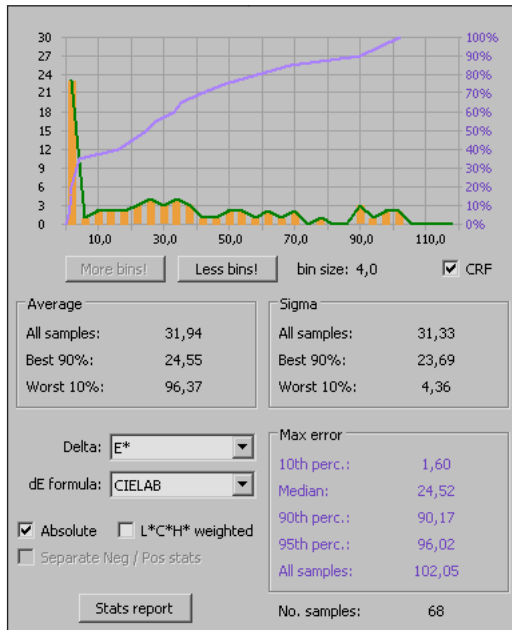

Check Display profile accuracy (DeltaE*)

Before calibration:

After calibration:

Comparison Luminance vs RGB-values

Before calibration:

After calibration:

For more information on this document, please contact: