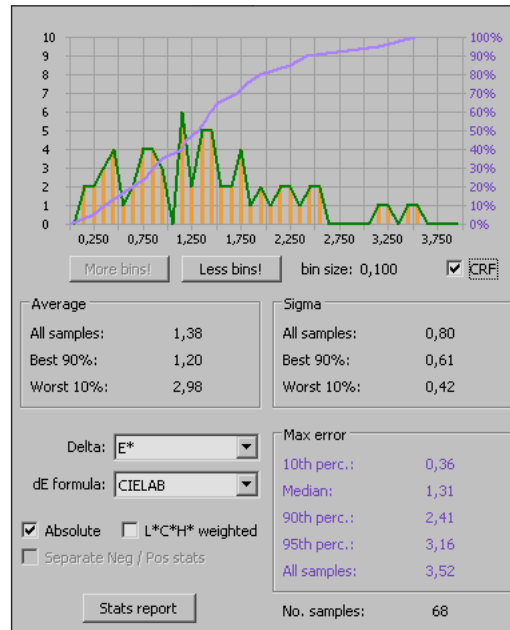

Check Display profile accuracy (DeltaE*)

Before calibration:

After calibration:

Comparison Luminance vs RGB-values

Before calibration:

After calibration:

For more information on this document, please contact: